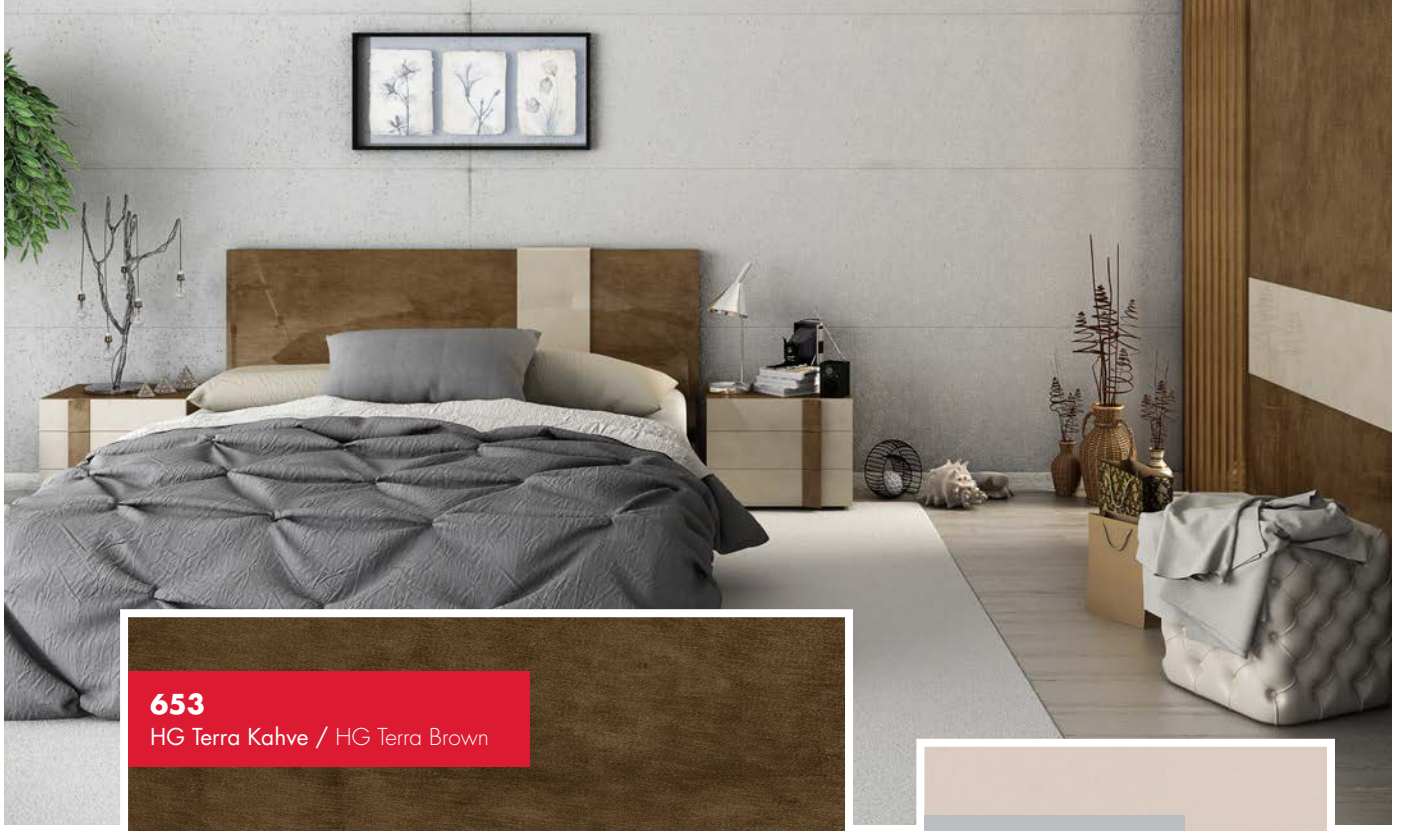

High Gloss / Soft Touch

High Gloss / Soft Touch

PANEL / PANEL

High Gloss / Soft Touch

653

HG Terra Kahve / HG Terra Brown

605

HG Krem / HG Cream

674

HG Terra Latte

Güzel bir yaşam için güzel tasarımlar...

Güzel bir yaşamın sırrı güzel bir odada saklıdır. AGT Panellerin getirdiği doğallık ve huzur, hem tasarladığınız odaya bambaşka bir sıcaklık getirir hem de iyi hayatın ideal ortamını sunar.

Beautiful designs for a beautiful life...

Secrecy of beautiful life hides in a comfortable room. Nature and comfort brought by AGT Panels both provides different warmth to room that you designed and tenders ideal setting of comfortable life.

AGT

Panel